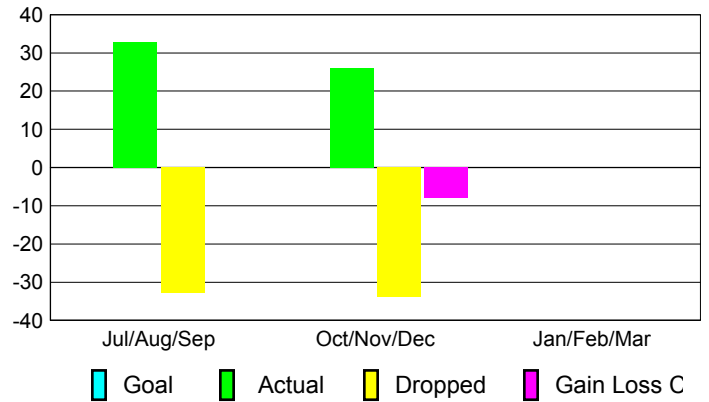

Club Results 2012-2013

Goal, New, Dropped, Gain/Loss

Comparison of Club Gain/Loss

Current Year Compared to the Previous Year

YTD Status Quo Clubs 2012-2013

Status Quo Clubs Compared to Status Quo Members

MEMBERSHIP

Membership Results
2012-2013

Membership
2011-2012

Month	Net Memb Goal	Actual New Memb	Actual Dropped Memb	Gain/Loss of Memb	Gain/Loss of Memb
Jul/Aug/Sep		33	-33	0	-21
Oct/Nov/Dec		26	-34	-8	-14
Jan/Feb/Mar					-2
Totals		59	-67	-8	-37

Membership Results 2012-2013

Goal, New, Dropped, Gain/Loss

Comparison of Membership Gain/Loss

Current Year Compared to the Previous Year

Gender Comparison 2012-2013

Jul/Aug/Sep

Oct/Nov/Dec

Jan/Feb/Mar