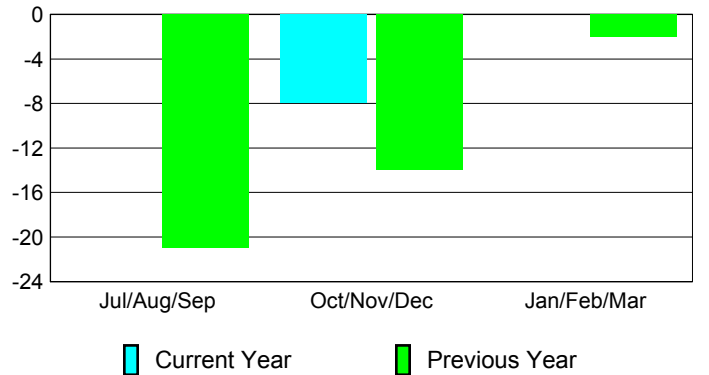

Membership Results
2012-2013

Membership
2011-2012

Month	Net Memb Goal	Actual New Memb	Actual Dropped Memb	Gain/Loss of Memb	Gain/Loss of Memb
Jul/Aug/Sep		33	-33	0	-21
Oct/Nov/Dec		26	-34	-8	-14
Jan/Feb/Mar					-2
Totals		59	-67	-8	-37

Membership Results 2012-2013

Goal, New, Dropped, Gain/Loss

Comparison of Membership Gain/Loss

Current Year Compared to the Previous Year

Gender Comparison 2012-2013

Jul/Aug/Sep

Oct/Nov/Dec

Jan/Feb/Mar